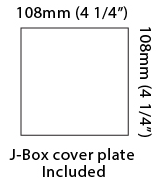

PROJECT	
TYPE	
SPECIFIER	
QUANTITY	
DATE	

DAU SINGLE SURFACE

D93041-

base number   Finish
Options

1. To build a product code in our configurator select the specify button on the base model # product page
2. To build a manual product code on this datasheet choose from the options listed below in blue font and add the suffix to the base model #

GENERAL

Series: Dau
Subseries: Dau Single
Brand: Milan
Division: Design
Mounting Type: Surface
Mounting Location: Wall
Subcategory: Up/Down Light

PHYSICAL

Length (mm): 80
Length (in): 3 1/8
Height (mm): 80
Depth (mm): 101
Height (in): 3 1/8
Depth (in): 4
Extension (mm): 101
Extension (in): 4
Light Distribution: Direct / Indirect
Weight (kg): 0.82
Weight (lbs): 1.81
Fixture Finish: BAL / MWL / BSL
Fixture Material: Extruded Aluminum

ELECTRICAL

Number of Lamps: 1
Lamp Type: LED Retrofit
Lamp Shape: T4
Bulb Included: Bulb Not Included
Max. Wattage Per Lamp (W): 3.5
Lamp Base: G9
Input Voltage (V): 120Vac Direct Line

LED

OPTICAL

RATINGS AND CERTIFICATIONS

Certified By: Certified for North American Standards
IP rating: IP20